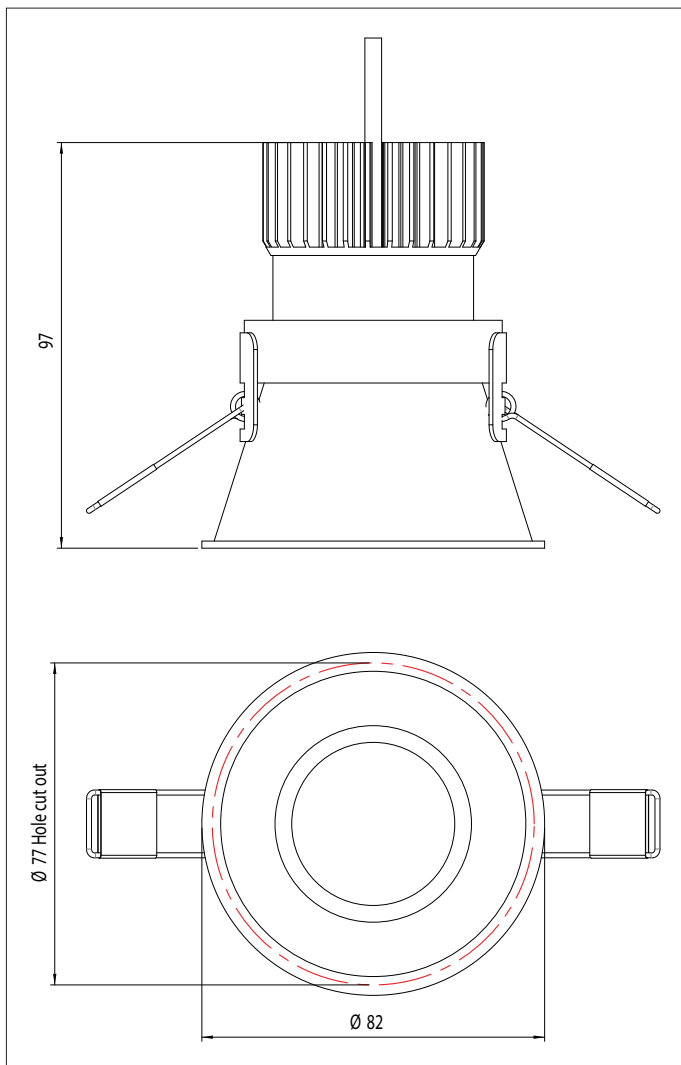

570I Minima LED

 astro

7.4w LED		incl.
700mA Driver		excl.
2700K*	530 lm*	CRI 80*

Zone	3
------	----------

*based on 85% driver efficiency

Astro Lighting Ltd.
G2 River Way, Harlow
CM20 2DP, Great Britain

T: +44 (0) 1279 427001
F: +44 (0) 1279 427002
sales@astrolighting.co.uk
www.astrolighting.co.uk