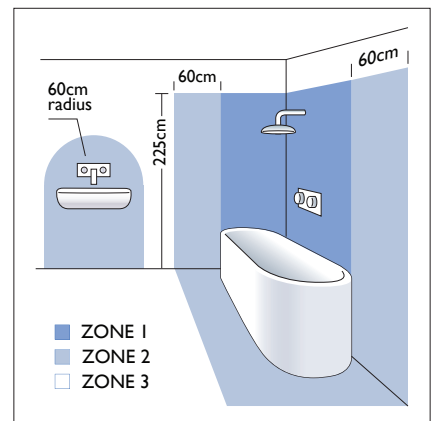

570I Minima LED

 astro

7.4w LED		incl.
700mA Driver		excl.
2700K*	530 lm*	CRI 80*

Zone	3
------	----------

*based on 85% driver efficiency

Astro Lighting Ltd.
G2 River Way, Harlow
CM20 2DP, Great Britain

T: +44 (0) 1279 427001
F: +44 (0) 1279 427002
sales@astrolighting.co.uk
www.astrolighting.co.uk