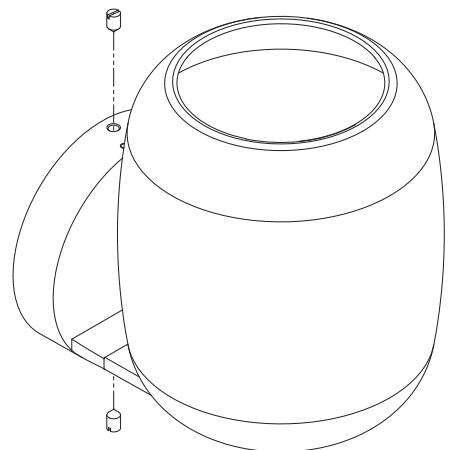

1

Turn off power
Couper le courant! /
Spegnere la corrente! /
Strom Abhalten!

2

3

4

5