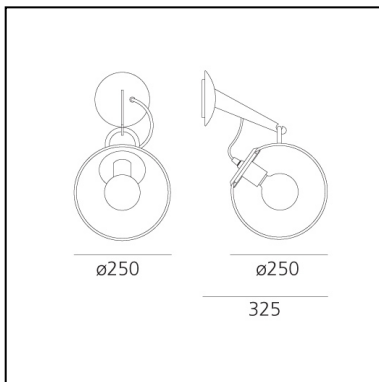

Miconos Wall - Satin brass

Ernesto Gismondi

IP20     Dimmerable: 

LUMINAIRE

- Watt: **7,5W**
- Voltage: **220V-240V**
- Delivered lumen output: **951lm**
- Efficiency: **90%**
- Efficacy: **135.88lm/W**
- CRI: **80**

DESCRIPTION

The functional and balanced composition of the frame supports the transparent diffuser, emphasising the light source and turning it into an ever stylish and topical icon thanks to its simple beauty.

FEATURES

- Product Code: **A020110**
- Colour: **Satin brass**
- Installation: **Wall**
- Material: **Brass and steel frame, blown plate-glass diffuser**
- Series: **Design Collection**
- Environment: **Indoor**
- Area contract: **All projects**
- Emission: **Diffused And Direct**
- design by: **Ernesto Gismondi**

DIMENSIONS

- Diameter: **250 mm**
- Depth: **325 mm**

NOT INCLUDED SOURCES

- Category: **FLUO**
- Number: **1**
- Lbs: **G90**
- Watt: **20W**
- Socket: **E27**
- Color Rendering: **1b**
- Color temperature (K): **2700K**
- Duration (h): **12000h**