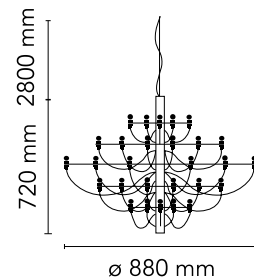

FLOS

A1402059 Brass

2097/30 (clear bulbs)

Designed by Gino Sarfatti, 1958

LED retrofit - 30 x 15W

Suspension lamp providing diffused light. Steel central structure with brass arms, both available either chromium-plated or golded. Steel ceiling fitting and rose.

Are you a professional and your project needs consulting and support?

[BOOK AN APPOINTMENT](#)

Main specifications

EAN	8059607000441
Mounting	Suspension
Environments	Indoor dry location
Light Source Type	Bulb
Lamp category	LED retrofit
Lamp holders	E14
Ilcos	IBS/F
Number of heads	30
Power (W)	15

Physical

Colour	Brass
Length (mm)	880
Cord length (mm)	2800
Canopy dimension (mm)	36
Canopy width (mm)	146
Net weight (kg)	5.6
Package height (mm)	0
Package width (mm)	0
Package length (mm)	0
Package volume (m3)	0.02
IP internal	20