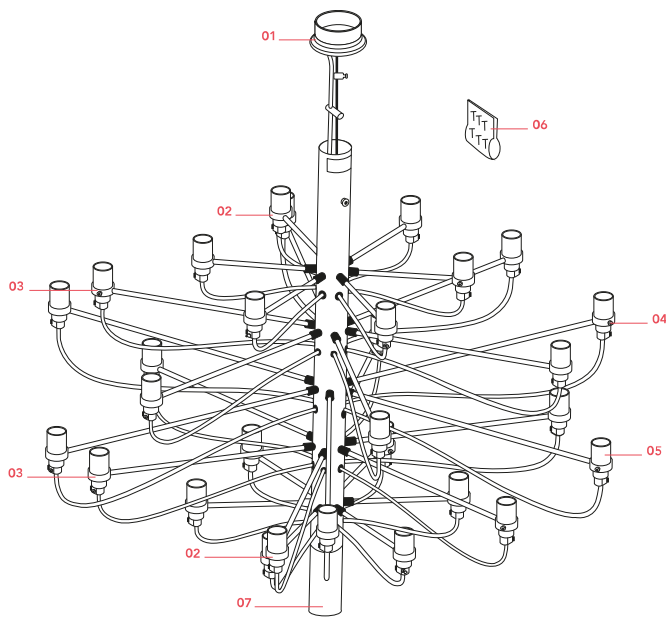

Physical

Colour	Brass
Length (mm)	880
Cord length (mm)	2800
Canopy dimension (mm)	36
Canopy width (mm)	146
Net weight (kg)	5.6
Package height (mm)	0
Package width (mm)	0
Package length (mm)	0
Package volume (m3)	0.02
IP internal	20

RF28987

LED Frosted Mini Lamp E14 2,7W
2700K Dimmable (set 32pcs)

INCLUDED

RF28988

LED Clear Mini Lamp E14 2W
2200K Dimmable (Set 32pcs)

Spare Parts

- | | | |
|-----|--------------------------|-----------|
| 01. | Ceiling rose | RL7060800 |
| 02. | Brass short arm (180mm) | RL7050459 |
| 03. | Brass medium arm (330mm) | RL7050559 |
| 04. | Brass long arm (430mm) | RL7050659 |
| 05. | 2097 E14 lamp holder | RL7050100 |
| 06. | Brass lower cap | RL7050759 |
| 07. | Brass lower cap | RL7050959 |

DOWNLOAD

RL7060800

Ceiling rose

RL7050459

Brass short arm (180mm)

RL7050559

Brass medium arm (330mm)

RL7050659

Brass long arm (430mm)

RL7050100

2097 E14 lamp holder

RL7050759

Brass lower cap

RL7050959

Brass lower cap