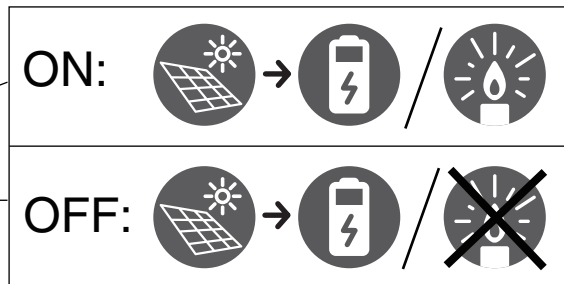

LED 0.02W

reality-leuchten.de/
R55256101