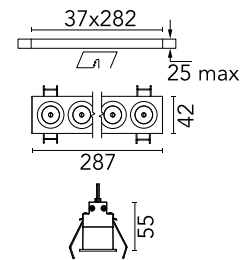

Recessed integrated luminaire with 8 LED lighting spots. Remote power supply included (220-240V).

Are you a professional and your project needs consulting and support?

[BOOK AN APPOINTMENT](#)