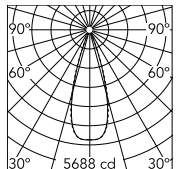

Physical

Colour	White/Black
Trim	Yes
Orientation	Fixed
Recessed depth (mm)	75
Length (mm)	287
Net weight (kg)	0.50
IP internal	20
IP external	55

Download

[Mounting instructions](#) PDF

Photometric Files

[LDT / IES](#) ZIP

Technical Drawings

[2D](#) ZIP

[3D](#) ZIP

[Bim](#) ZIP

Schematic light drawing

Beam Angle: 33°

h(m)	E(lx)	D(m)
1	5685	0.60
2	1421	1.19
3	632	1.79
4	355	2.39
5	227	2.99

Luminous flux luminaire
1818 lm (EXTREME CUT OFF)