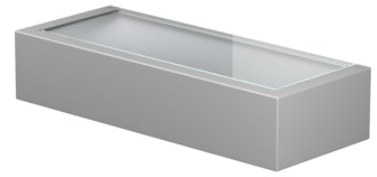

FLOS

F015F34A006 Grey

Mile Wall 2 Washer Down + Asymmetric Up NEW

Designed by Antonio Citterio

LED - Power LED - 12W - 471+627lm - 3000K - CRI> 80

LED light source included. Integrated 220-240V ON/OFF and 1-10V or DALI dimmable electrical power. Equipped with double cable gland for electrical connection.

Are you a professional and your project needs consulting and support?

[BOOK AN APPOINTMENT](#)

Main specifications

Mounting	Wall
Environments	Outdoor wet location
LED type	Power LED
Lamp category	LED
Number of heads	1
Power (W)	12
System flux (lm)	471+627

Physical

Colour	Grey
Orientation	Fixed
Net weight (kg)	0.8
IP internal	65

Download

[Mounting instructions](#) ZIP

Photometric Files

[LDT / IES](#) ZIP

Technical Drawings

[2D](#) ZIP