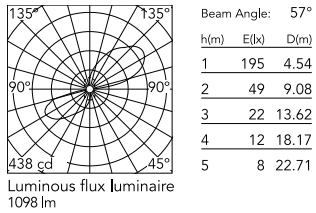

Physical

Colour	Grey
Orientation	Fixed
Net weight (kg)	0.8
IP internal	65

Download

[Mounting instructions](#) ZIP

Photometric Files

[LDT / IES](#) ZIP

Technical Drawings

[2D](#) ZIP

[3D](#) ZIP

[Bim](#) ZIP

Schematic light drawing

Photometric

Lighting type	Indirect, Direct
Light distribution	Asymmetric
CCT (K)	3000
CRI>	80

Electrical

Insulation class	I
Frequency (Hz)	50-60
Main voltage (Vac)	220-240
Driver	Integrated
Dimmable	Yes
Dimming type	Non Dimmable
Emergency type	No