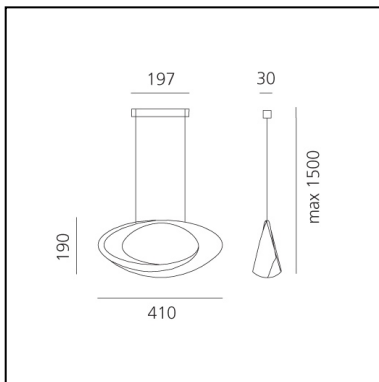

## LUMINAIRE

- Watt: **44W**
- Voltage: **220-240V**
- Delivered lumen output: **2824lm**
- CCT: **3000K**
- Efficiency: **73%**
- Efficacy: **64.19lm/W**
- CRI: **95**
- Dimmable Typology: **Push**

## FEATURES

- Product Code: **1182010A**
- Colour: **White**
- Installation: **Suspension**
- Material: **Aluminium**
- Series: **Design Collection**
- Environment: **Indoor**
- Area contract: **Residential**
- Emission: **Indirect Diffused**
- design by: **Eric Solè**

## DIMENSIONS

- Width: **410 mm**
- Base Length: **190 mm**
- Base Width: **95 mm**
- Max Height from ceiling: **1500 mm**
- Glow Wire Test: **750°**

## SOURCES INCLUDED

- Category: **Led**
- Number: **1**
- Watt: **44W**
- Delivered lumen output: **4230lm**
- Color temperature (K): **3000K**
- CRI: **90**
- Color Tolerance: **MacAdam 2SDCM**