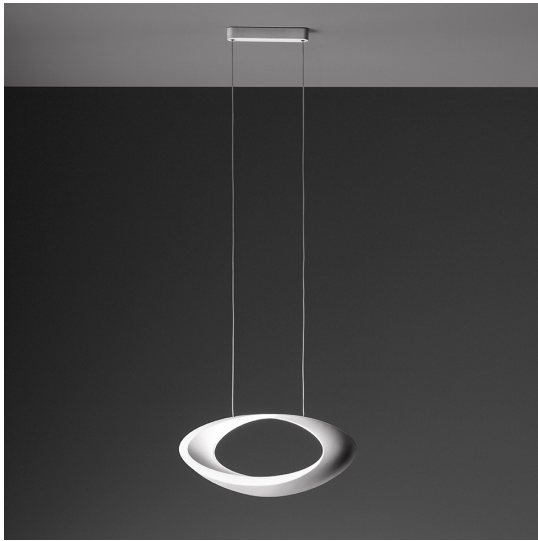

# Cabildo Suspension LED 3000K White

Eric Solè

IP20      Dimmerable: 

## DESCRIPTION

Body lamp in painted die-cast aluminium. The indirect light shapes the body lamp, bringing out its winding form and giving it the astonishing appearance of a ring of light. The suspension cables are also feed cables.

## FEATURES

- Product Code: **1182010A**
- Colour: **White**
- Installation: **Suspension**
- Material: **Aluminium**
- Series: **Design Collection**
- Environment: **Indoor**
- Area contract: **Residential**
- Emission: **Indirect Diffused**
- design by: **Eric Solè**

## DIMENSIONS

- Width: **410 mm**
- Base Length: **190 mm**
- Base Width: **95 mm**
- Max Height from ceiling: **1500 mm**
- Glow Wire Test: **750°**