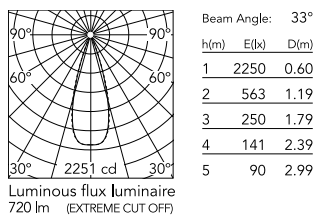

Physical

Colour	White/Black
Trim	Yes
Orientation	Fixed
Recessed depth (mm)	75
Length (mm)	147
Net weight (kg)	0.34
IP internal	20
IP external	55

Download

[Mounting instructions](#)  PDF

Photometric Files

[LDT / IES](#)  ZIP

Technical Drawings

[2D](#)  ZIP

[3D](#)  ZIP

[Bim](#)  ZIP

Schematic light drawing

Photometric

Lighting type	Direct
Light distribution	Symmetric
CCT (K)	2700
CRI>	90
Beam angle C0-180 (°)	33
Beam angle C90-270 (°)	33