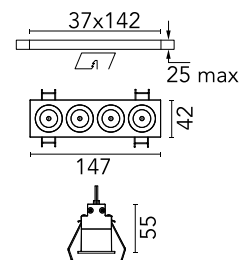

Recessed integrated luminaire with 4 LED lighting spots. Remote power supply included (220-240V).

Are you a professional and your project needs consulting and support?

[BOOK AN APPOINTMENT](#)