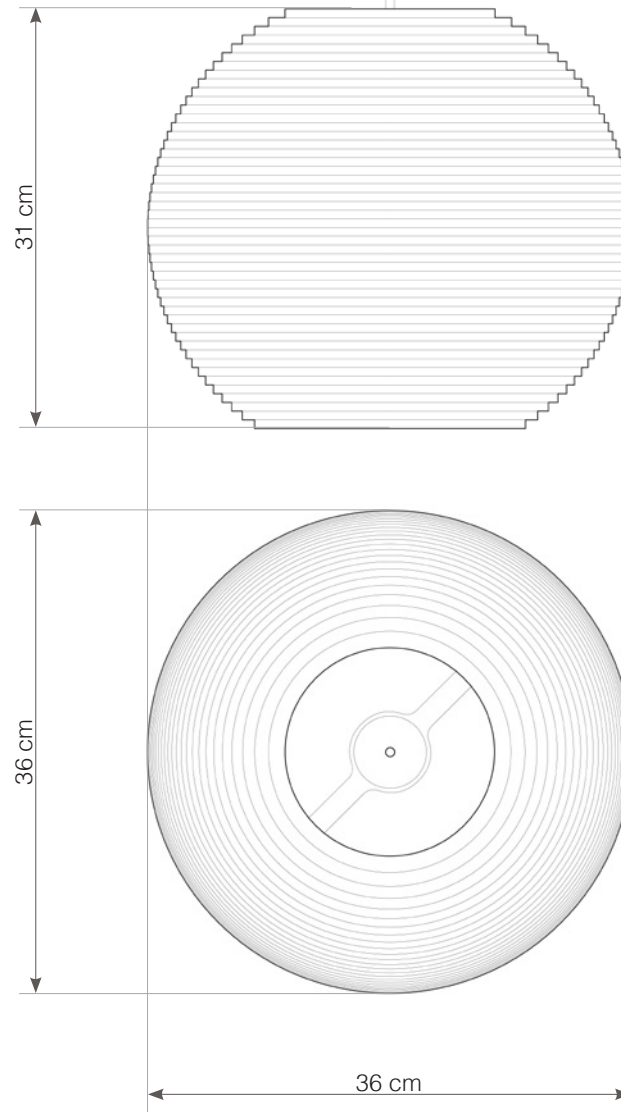

Moon14

1x 60W maximum incandescent
E27 socket | 230V 50Hz | Class II

For use with dimmable incandescent bulbs. Also compatible with CFL bulbs or dimmable LED bulbs of equivalent wattage.

Mounting Installation: Suspended

recycled cardboard

responsibly made in holland

proudly designed in seattle | usa

responsible handmade quality

nontoxic fire retardant treated

compressed air recommended cleaning

use in dry location only

designed to recycle

hardwired cord set + ceiling canopy

INCLUDES A TWO-METER WHITE FABRIC CORD AND A GRAY POWDER COATED STEEL CANOPY. ○●
FIVE-METER CORDS ARE AVAILABLE FOR AN ADDITIONAL CHARGE.

Scraplight shades are non-toxic and are handmade using responsible practices. Because all Scraplights are handmade, dimensions may vary slightly. This luminaire is compatible with bulbs of the energy classes A++, A+, A, B, C, D & E (EU No 874/2012).