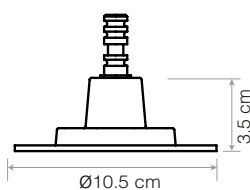

Original Range Accessories

ANGLEPOISE®

Original Range Accessories | Technical Sheet

Designed by George Carwardine

Product

Desk Clamp - Jet Black
Desk Clamp - Linen White
Desk Clamp - Dove Grey
Desk Clamp - Painted Silver
Desk Insert - Jet Black
Desk Insert - Linen White
Desk Insert - Dove Grey
Desk Insert - Painted Silver

Description

Our Original Range Accessories have been designed with flexibility in mind. Now colour-matched, each piece is also available as a separate purchase allowing both commercial and domestic customers to use the 1227™ and 1227™ Mini collections in multiple applications for the first time.

Materials & Weight

- Desk Clamp
  - Gloss paint finish
  - Cast iron body
  - Chrome plated fittings
  - Desk clamp (h x w x d): 16cm x 2.5cm x 7.7cm
  - Clamp range : Thicknesses from 1cm to 6cm max
  - Clamp Packaging (L x W x H): 19cm x 10.5cm x 6cm
  - Clamp Packaged Weight: 0.68kg

- Desk Insert
  - Gloss paint finish
  - Cast iron body
  - Chrome plated fittings
  - Desk insert (h x w x d): 3.5cm x 6cm x 4cm
  - Blanking plate (optional installation) ø10.5cm x 0.3cm
  - Insert Packaging (L x W x H): 11.5cm x 8cm x 11.5cm
  - Insert Packaged Weight: 0.56kg