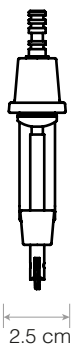

Original Range Accessories

ANGLEPOISE®

Original Range Accessories | Technical Sheet

Designed by George Carwardine

Product

Desk Clamp - Jet Black
 Desk Clamp - Linen White
 Desk Clamp - Dove Grey
 Desk Clamp - Painted Silver
 Desk Insert - Jet Black
 Desk Insert - Linen White
 Desk Insert - Dove Grey
 Desk Insert - Painted Silver

Materials & Weight

- Desk Clamp
 - Gloss paint finish
 - Cast iron body
 - Chrome plated fittings
 - Desk clamp (h x w x d): 16cm x 2.5cm x 7.7cm
 - Clamp range : Thicknesses from 1cm to 6cm max
 - Clamp Packaging (L x W x H): 19cm x 10.5cm x 6cm
 - Clamp Packaged Weight: 0.68kg