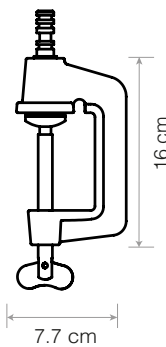

Original Range Accessories

ANGLEPOISE®

Original Range Accessories | Technical Sheet

Designed by George Carwardine

Product

Desk Clamp - Jet Black
Desk Clamp - Linen White
Desk Clamp - Dove Grey
Desk Clamp - Painted Silver
Desk Insert - Jet Black
Desk Insert - Linen White
Desk Insert - Dove Grey
Desk Insert - Painted Silver

Description

Our Original Range Accessories have been designed with flexibility in mind. Now colour-matched, each piece is also available as a separate purchase allowing both commercial and domestic customers to use the 1227™ and 1227™ Mini collections in multiple applications for the first time.

Materials & Weight

- Desk Clamp
  - Gloss paint finish
  - Cast iron body
  - Chrome plated fittings
  - Desk clamp (h x w x d): 16cm x 2.5cm x 7.7cm
  - Clamp range : Thicknesses from 1cm to 6cm max
  - Clamp Packaging (L x W x H): 19cm x 10.5cm x 6cm
  - Clamp Packaged Weight: 0.68kg

- Desk Insert
  - Gloss paint finish
  - Cast iron body
  - Chrome plated fittings
  - Desk insert (h x w x d): 3.5cm x 6cm x 4cm
  - Blanking plate (optional installation) ø10.5cm x 0.3cm
  - Insert Packaging (L x W x H): 11.5cm x 8cm x 11.5cm
  - Insert Packaged Weight: 0.56kg