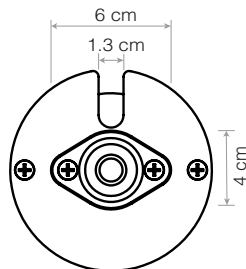

Original Range Accessories

ANGLEPOISE®

Original Range Accessories | Technical Sheet

Designed by George Carwardine

Product

Desk Clamp - Jet Black
Desk Clamp - Linen White
Desk Clamp - Dove Grey
Desk Clamp - Painted Silver
Desk Insert - Jet Black
Desk Insert - Linen White
Desk Insert - Dove Grey
Desk Insert - Painted Silver

Description

Our Original Range Accessories have been designed with flexibility in mind. Now colour-matched, each piece is also available as a separate purchase allowing both commercial and domestic customers to use the 1227™ and 1227™ Mini collections in multiple applications for the first time.

Materials & Weight

- Desk Clamp
  - Gloss paint finish
  - Cast iron body
  - Chrome plated fittings
  - Desk clamp (h x w x d): 16cm x 2.5cm x 7.7cm
  - Clamp range : Thicknesses from 1cm to 6cm max
  - Clamp Packaging (L x W x H): 19cm x 10.5cm x 6cm
  - Clamp Packaged Weight: 0.68kg

- Desk Insert
  - Gloss paint finish
  - Cast iron body
  - Chrome plated fittings
  - Desk insert (h x w x d): 3.5cm x 6cm x 4cm
  - Blanking plate (optional installation) ø10.5cm x 0.3cm
  - Insert Packaging (L x W x H): 11.5cm x 8cm x 11.5cm
  - Insert Packaged Weight: 0.56kg