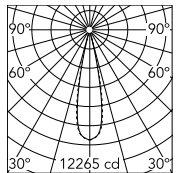

Physical

Colour	White/Black
Trim	Yes
Orientation	Fixed
Recessed depth (mm)	75
Length (mm)	287
Net weight (kg)	0.50
IP internal	20
IP external	55

Download

Mounting instructions [↓ PDF](#)

Photometric Files

LDT / IES [↓ ZIP](#)

Technical Drawings

2D [↓ ZIP](#)

3D [↓ ZIP](#)

[↓ ZIP](#) Bim

Schematic light drawing

Beam Angle: 22°

h(m)	E(lx)	D(m)
1	12265	0.39
2	3066	0.78
3	1363	1.17
4	767	1.56
5	491	1.95