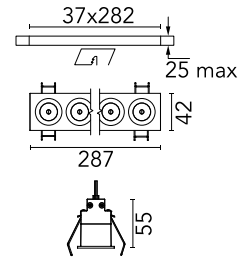

FLOS

03.9141.40A White/Black

Light Shadow Fixed Trim 8 Spots Optic Medium

NEW

Designed by FLOS Architectural, 2022

Recessed integrated luminaire with 8 LED lighting spots. Remote power supply included (220-240V).

Are you a professional and your project needs consulting and support?

BOOK AN APPOINTMENT

Main specifications

Mounting	Ceiling recessed
Environments	Indoor dry location
LED type	Power LED
Lamp category	LED
Iicos	No
Number of heads	1
Power (W)	21.6
Source flux (lm)	2160
System flux (lm)	1794

Physical

Colour	White/Black
Trim	Yes
Orientation	Fixed
Recessed depth (mm)	75
Length (mm)	287
Net weight (kg)	0.50
IP internal	20
IP external	55

Download

Mounting instructions [↓ PDF](#)

Photometric Files

LDT / IES [↓ ZIP](#)

Technical Drawings

2D [↓ ZIP](#)

3D [↓ ZIP](#)

[↓ ZIP](#) Bim

Schematic light drawing

Beam Angle: 22°

h(m)	E(lx)	D(m)
1	12265	0.39
2	3066	0.78
3	1363	1.17
4	767	1.56
5	491	1.95