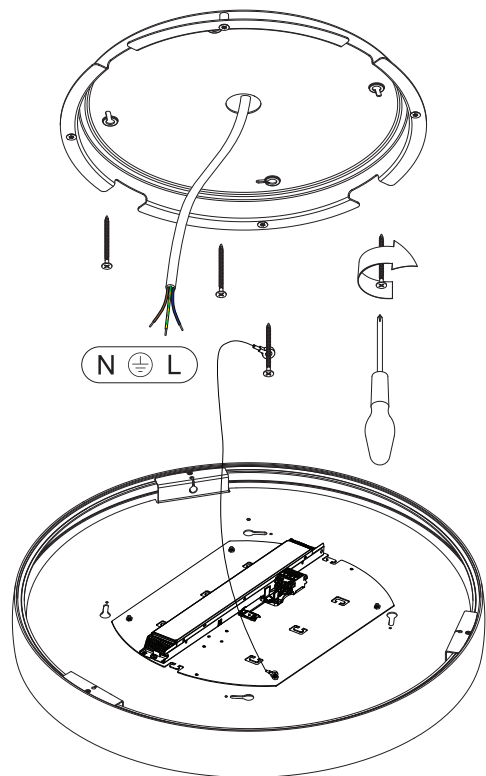

Flat moon Eclips 650 ceiling Down LED Dali-PD GI

133623XX_133624XX_133625XX

Replace protective shield when broken. The luminaire shall only be used complete with its protective shield. Reference number: 1013055

The light source contained in this luminaire shall only be replaced by the manufacturer or his service agent or a similar qualified person

220-230V 50-60Hz DALI PUSH IP 20 NO UV / IR CE