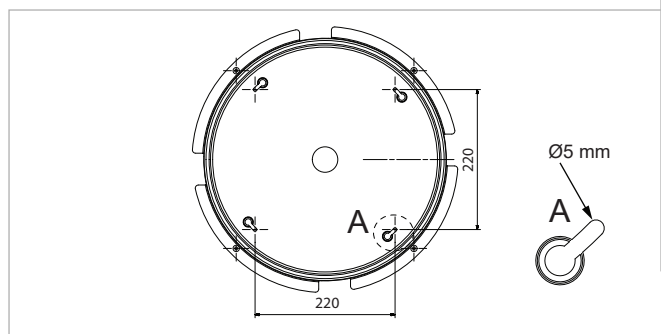

Flat moon Eclips 650 ceiling Down LED Dali-PD GI

133623XX_133624XX_133625XX

Replace protective shield when broken. The luminaire shall only be used complete with its protective shield. Reference number: 1013055

The light source contained in this luminaire shall only be replaced by the manufacturer or his service agent or a similar qualified person

220-230V 50-60Hz DALI PUSH IP 20 NO UV / IR CE