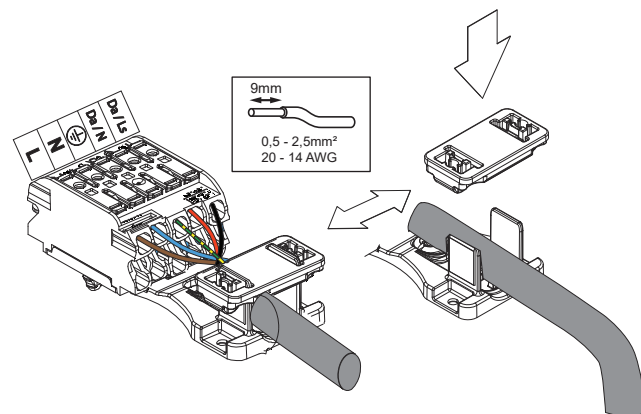

Flat moon Eclips 650 ceiling Down LED Dali-PD GI

133623XX_133624XX_133625XX

Replace protective shield when broken. The luminaire shall only be used complete with its protective shield. Reference number: 1013055

The light source contained in this luminaire shall only be replaced by the manufacturer or his service agent or a similar qualified person

220-230V 50-60Hz DALI PUSH IP 20 NO UV / IR CE