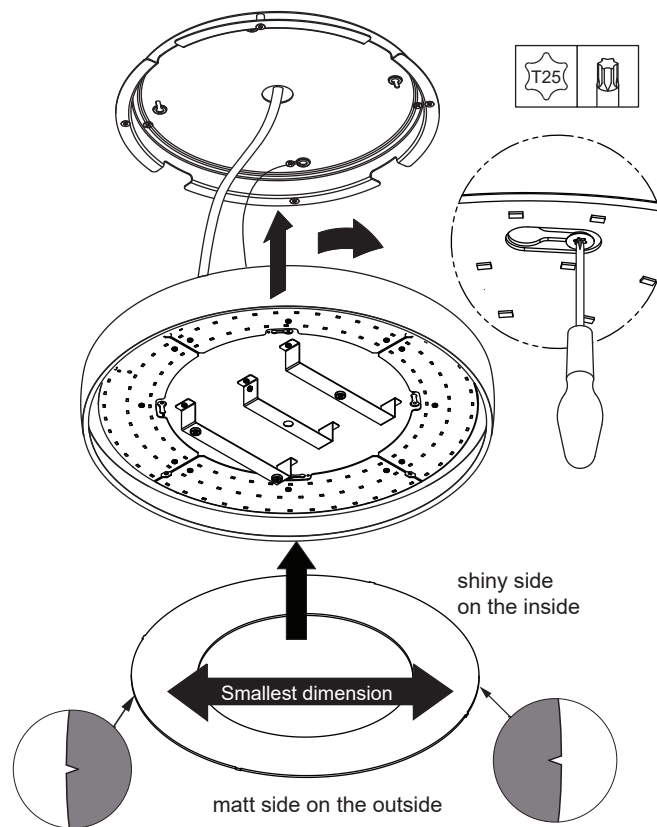

Flat moon Eclips 650 ceiling Down LED Dali-PD GI

133623XX_133624XX_133625XX

Replace protective shield when broken. The luminaire shall only be used complete with its protective shield. Reference number: 1013055

The light source contained in this luminaire shall only be replaced by the manufacturer or his service agent or a similar qualified person

220-230V 50-60Hz DALI PUSH IP 20 NO UV / IR CE