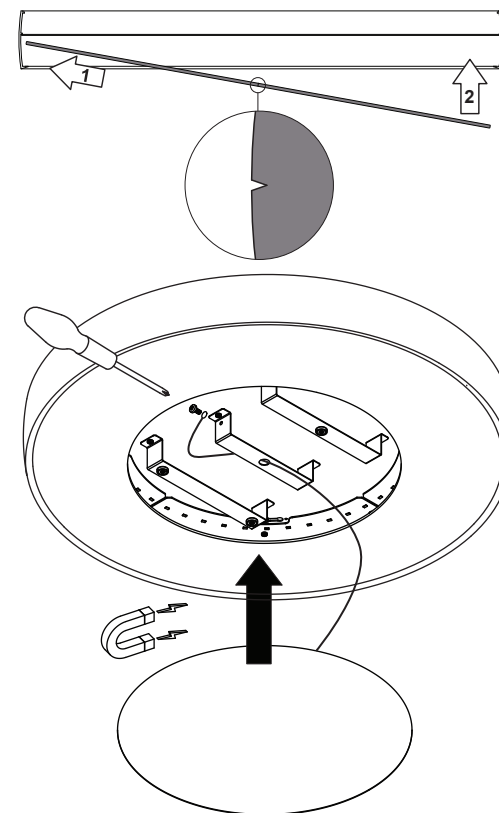

Flat moon Eclips 650 ceiling Down LED Dali-PD GI

133623XX_133624XX_133625XX

Replace protective shield when broken. The luminaire shall only be used complete with its protective shield. Reference number: 1013055

The light source contained in this luminaire shall only be replaced by the manufacturer or his service agent or a similar qualified person

220-230V 50-60Hz DALI PUSH IP 20 NO UV / IR CE