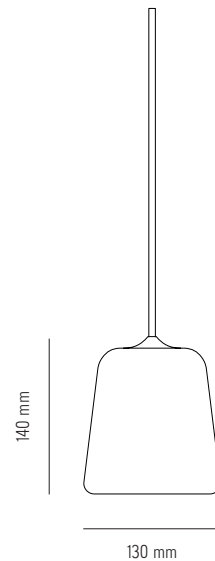

NEW WORKS.

Product Fact Sheet - Lighting - Material Pendant The Originals

Material Pendant The Originals

Nørgaard & Kechayas

With the Material Pendant being our most popular product since day one, we are more than excited to extend this strikingly minimalist range. The introduction of the Material Table Lamp and Material Wall Lamp allows you to bring the beauty of natural materials into every room of the house. Both products feature a pivoting head for added function, and a sleek black frame that places your chosen material front and centre. From the warmth of mixed cork and terracotta, to the textural concrete finish, the Material series is perfect for those intimate settings

NEW WORKS.

Product Fact Sheet - Lighting - Material Pendant The Originals

Specifications

Product Name	Material Pendant
Designer	Nørgaard & Kechayas
Year	2019
Category	Lighting
Type	Pendant
Material	Material shade, powder coated aluminium fitting
Colour/Variant	Natural Cork, Mixed Cork, Natural Oak, Smoked Oak, Light Grey Concrete, Dark Grey Concrete, Black Marble, White Marble, Terracotta, Yellow Steel
Product Dimensions	H: 140 X Ø: 130 mm
Packaging Dimensions	H: 180 X W: 170 X D: 292 mm
Cord	PVC, 2900 mm - Fitting w. White inner Shade/reflector and standard canopy and mounting kit.
Weight	//
Weight (incl. Packaging)	//
Light Source	E14, Max 15W / LED Max 7W (220-240~ 50/60 Hz)
Bulb	Not Included
Certification	CE, Class II, IP20
County of origin	China
Master packaging	1