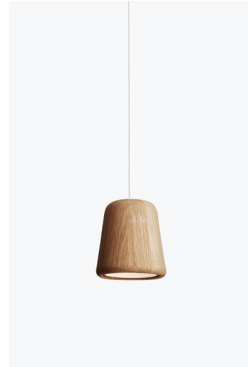

NEW WORKS.

Product Fact Sheet - Lighting - Material Pendant The Originals

Material Pendant The Originals

Nørgaard & Kechayas

With the Material Pendant being our most popular product since day one, we are more than excited to extend this strikingly minimalist range. The introduction of the Material Table Lamp and Material Wall Lamp allows you to bring the beauty of natural materials into every room of the house. Both products feature a pivoting head for added function, and a sleek black frame that places your chosen material front and centre. From the warmth of mixed cork and terracotta, to the textural concrete finish, the Material series is perfect for those intimate settings

NEW WORKS.

Product Fact Sheet - Lighting - Material Pendant The Originals

Specifications

Product Name	Material Pendant
Designer	Nørgaard & Kechayas
Year	2019
Category	Lighting
Type	Pendant
Material	Material shade, powder coated aluminium fitting
Colour/Variant	Natural Cork, Mixed Cork, Natural Oak, Smoked Oak, Light Grey Concrete, Dark Grey Concrete, Black Marble, White Marble, Terracotta, Yellow Steel
Product Dimensions	H: 140 X Ø: 130 mm
Packaging Dimensions	H: 180 X W: 170 X D: 292 mm
Cord	PVC, 2900 mm - Fitting w. White inner Shade/reflector and standard canopy and mounting kit.
Weight	//
Weight (incl. Packaging)	//
Light Source	E14, Max 15W / LED Max 7W (220-240~ 50/60 Hz)
Bulb	Not Included
Certification	CE, Class II, IP20
County of origin	China
Master packaging	1

NEW WORKS.

Product Fact Sheet - Lighting - Material Pendant The Originals

Variation

Natural Cork

Natural Cork

Natural Oak

Smoked Oak

Black Marble

White Marble

Light Grey Concrete

Dark Grey Concrete

Terracotta

Yellow Steel