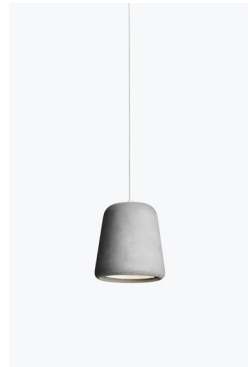

NEW WORKS.

Product Fact Sheet - Lighting - Material Pendant The Originals

Material Pendant The Originals

Nørgaard & Kechayas

With the Material Pendant being our most popular product since day one, we are more than excited to extend this strikingly minimalist range. The introduction of the Material Table Lamp and Material Wall Lamp allows you to bring the beauty of natural materials into every room of the house. Both products feature a pivoting head for added function, and a sleek black frame that places your chosen material front and centre. From the warmth of mixed cork and terracotta, to the textural concrete finish, the Material series is perfect for those intimate settings

NEW WORKS.

Product Fact Sheet - Lighting - Material Pendant The Originals

Specifications

Product Name	Material Pendant
Designer	Nørgaard & Kechayas
Year	2019
Category	Lighting
Type	Pendant
Material	Material shade, powder coated aluminium fitting
Colour/Variant	Natural Cork, Mixed Cork, Natural Oak, Smoked Oak, Light Grey Concrete, Dark Grey Concrete, Black Marble, White Marble, Terracotta, Yellow Steel
Product Dimensions	H: 140 X Ø: 130 mm
Packaging Dimensions	H: 180 X W: 170 X D: 292 mm
Cord	PVC, 2900 mm - Fitting w. White inner Shade/reflector and standard canopy and mounting kit.
Weight	//
Weight (incl. Packaging)	//
Light Source	E14, Max 15W / LED Max 7W (220-240~ 50/60 Hz)
Bulb	Not Included
Certification	CE, Class II, IP20
County of origin	China
Master packaging	1

NEW WORKS.

Product Fact Sheet - Lighting - Material Pendant The Originals

Variation

Natural Cork

Natural Cork

Natural Oak

Smoked Oak

Black Marble

White Marble

Light Grey Concrete

Dark Grey Concrete

Terracotta

Yellow Steel