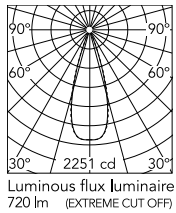

Physical

Colour	Black/Black
Trim	Yes
Orientation	Fixed
Recessed depth (mm)	75
Length (mm)	147
Net weight (kg)	0.34
IP internal	20
IP external	55

Download

[Mounting instructions](#) PDF

Photometric Files

[LDT / IES](#) ZIP

Technical Drawings

[2D](#) ZIP

[3D](#) ZIP

[Bim](#) ZIP

Schematic light drawing

Beam Angle: 33°

h(m)	E(lx)	D(m)
1	2250	0.60
2	563	1.19
3	250	1.79
4	141	2.39
5	90	2.99

Photometric