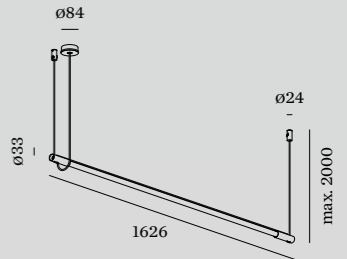

PRIVATE RESIDENCE GERMANY

DARF

CEILING SUSPENDED

p. 555

DESIGNED BY
MARCH GUT

1.0

LED 22/25W | 220-240VAC
50-60Hz | aluminium powder
coated | black textile cable

0.42kg | IP20 | 0.3m | E

non dim

CODE
2561T7B

LIGHT COLOUR	LUMEN	CRI	CODE
3000K 22W	3300	>80	4
4000K 22W	3700	>80	6

phase-cut dim

CODE
2561T8B

LIGHT COLOUR	LUMEN	CRI	CODE
3000K 25W	1700	>90	5

available from spring 2020