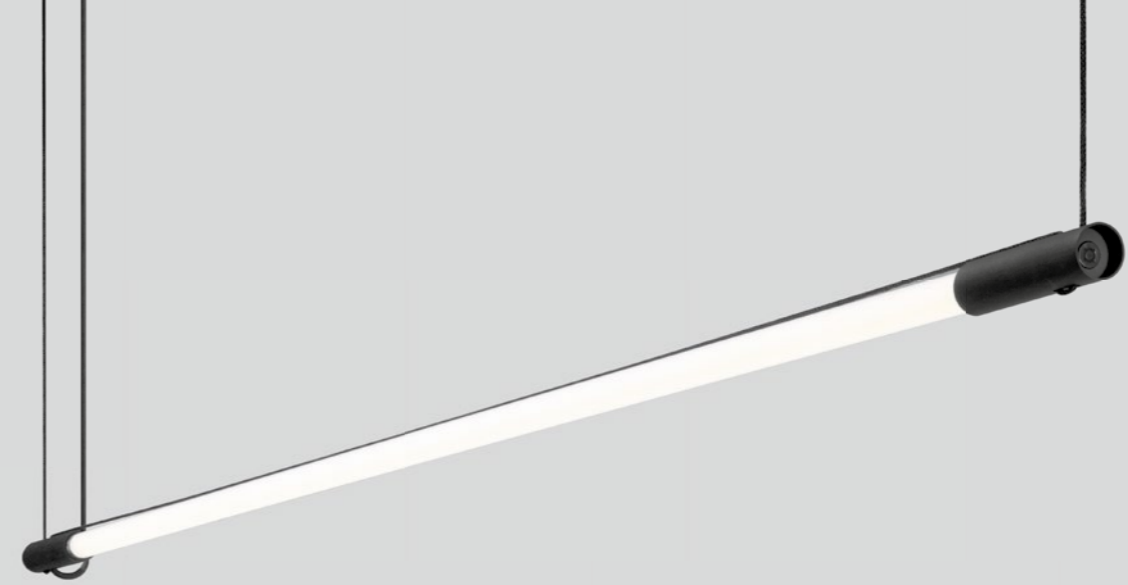

PRIVATE RESIDENCE GERMANY

DARF

CEILING SUSPENDED

p. 555

DESIGNED BY
MARCH GUT

1.0

LED 22/25W | 220-240VAC
50-60Hz | aluminium powder
coated | black textile cable

0.42kg | IP20 | 0.3m | E