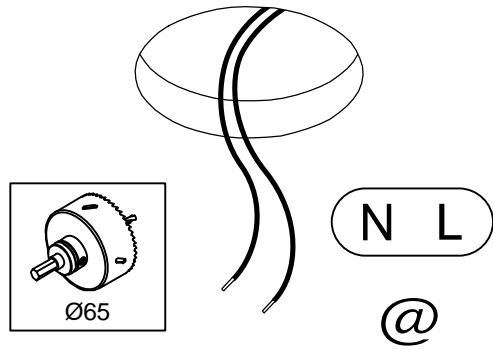

K 72 IP55 LED RG

140410XX 140411XX 140412XX 140413XX 140414XX 140415XX 140416XX 140417XX 140418XX

install : Twist clockwise
uninstall : Twist counterclockwise

Replace protective shield when broken.
The luminaire shall only be used complete with its protective shield.
Reference number: 1011481