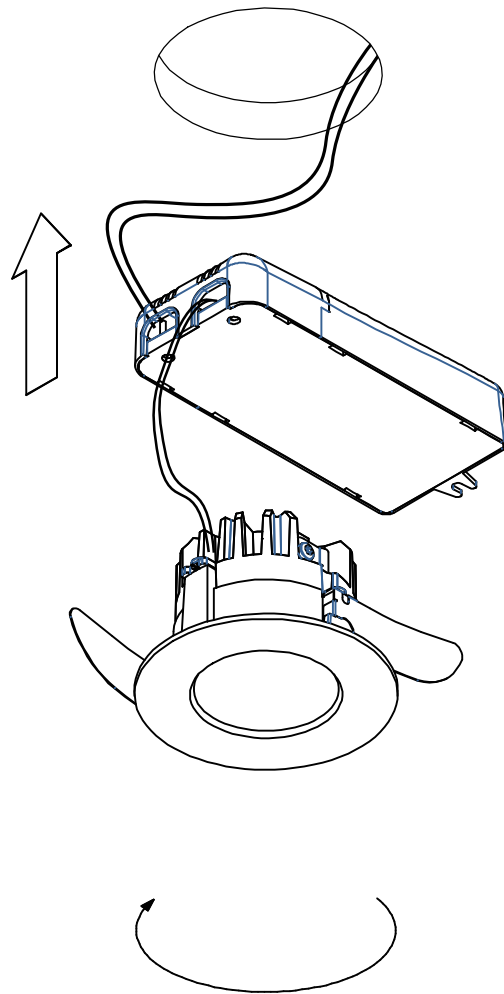

K 72 IP55 LED RG

140410XX 140411XX 140412XX 140413XX 140414XX 140415XX 140416XX 140417XX 140418XX

install : Twist clockwise
uninstall : Twist counterclockwise

Replace protective shield when broken.
The luminaire shall only be used complete with its protective shield.
Reference number: 1011481