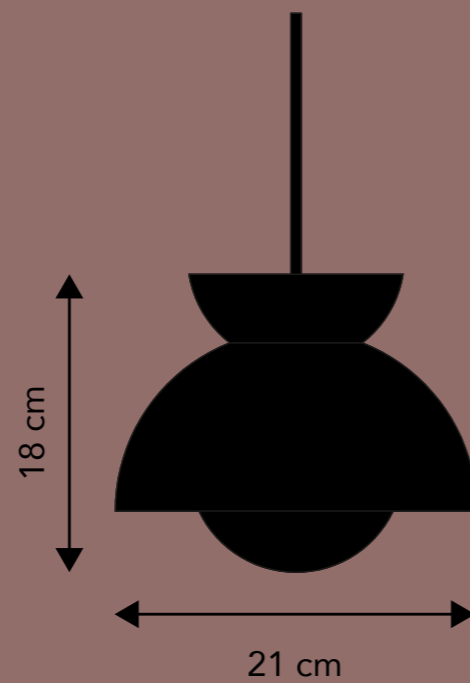

# BUTTERFLY.

Designer: Toni Rie

Steel Blue Matt  
Art.no. 125258

Red Matt  
Art.no. 125256

Green Matt  
Art.no. 125257

Tan Grey Matt  
Art.no. 125255

## PENDANT.

Materials:  
Metal. Matt painted / Glass. Opal White.

Cord:  
300 cm black fabric

Ceiling canopy:  
ø11.5 cm x H2.5 cm. Black plastic.

Socket/bulb (not incl.)  
E14 max. max. 25W  
Learn more about e.g. Kelvin, Lumen, Watt - see our homepage. Click [here](#).

Pale Green Matt  
Art.no. 125254