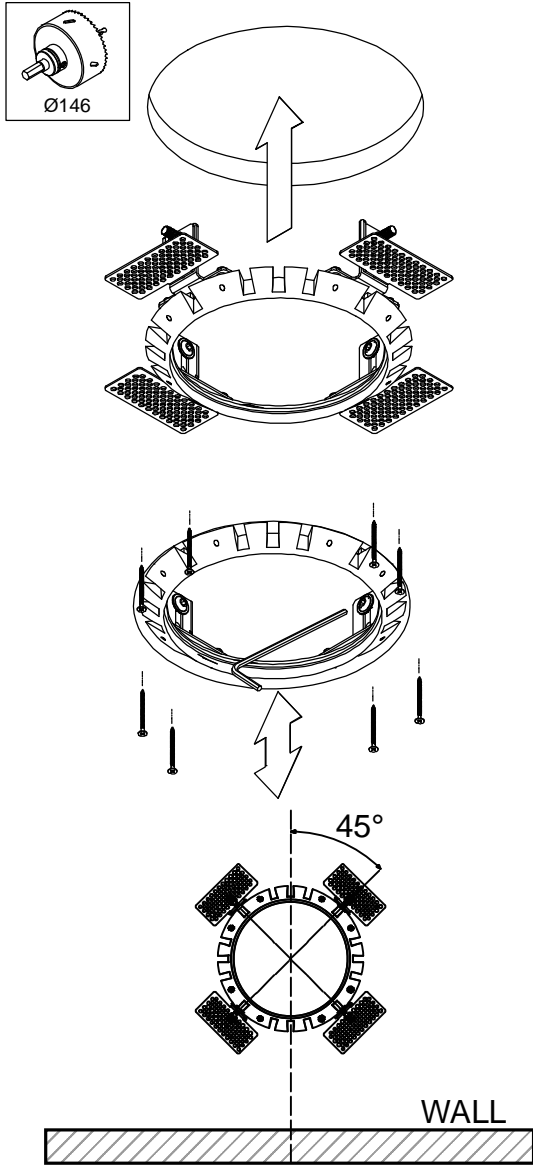

# ASY WINK 115 LED GE

130710XX 130711XX 130712XX 130713XX 130714XX 130715XX 130716XX 130717XX 130718XX 130719XX 130720XX 130721XX

	The light source contained in this luminaire shall only be replaced by the manufacturer or his service agent or a similar qualified person		DO NOT TOUCH LED
<b>CHECK DIP-SWITCHES ON DRIVER</b>		<b>PREVENTING ELECTROSTATIC DAMAGE</b>	
	ON OFF 1 2 3 4 5 6		A discharge of static electricity may damage sensitive components. Always be properly grounded when touching leads or circuitry inside the luminaire. Use a wrist strap connected by a ground cord to the housing. Avoid touching the light sources with bare hands.