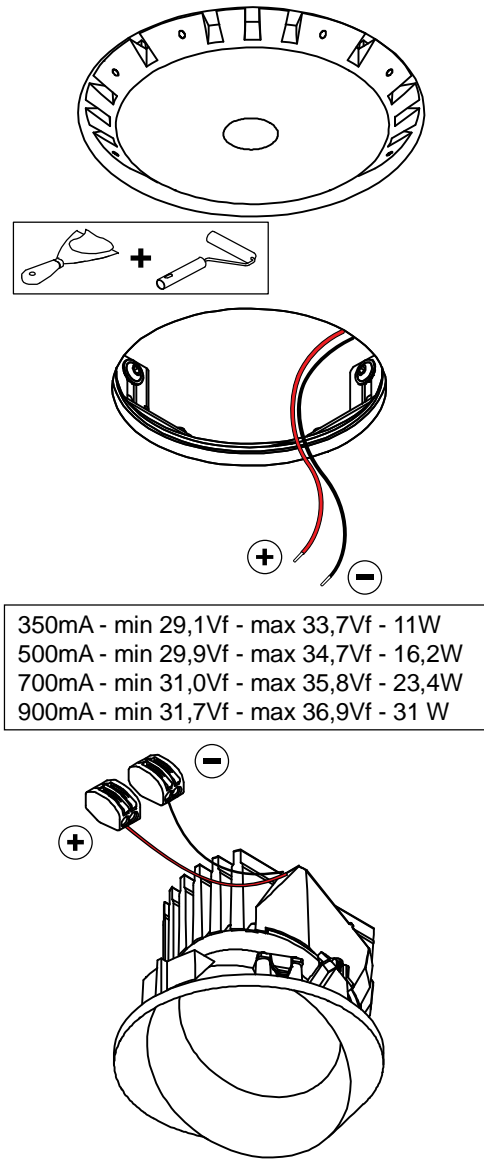

# ASY WINK 115 LED GE

130710XX 130711XX 130712XX 130713XX 130714XX 130715XX 130716XX 130717XX 130718XX 130719XX 130720XX 130721XX

	The light source contained in this luminaire shall only be replaced by the manufacturer or his service agent or a similar qualified person		DO NOT TOUCH LED
<b>CHECK DIP-SWITCHES ON DRIVER</b>		<b>PREVENTING ELECTROSTATIC DAMAGE</b>	
	ON OFF 1 2 3 4 5 6		A discharge of static electricity may damage sensitive components. Always be properly grounded when touching leads or circuitry inside the luminaire. Use a wrist strap connected by a ground cord to the housing. Avoid touching the light sources with bare hands.