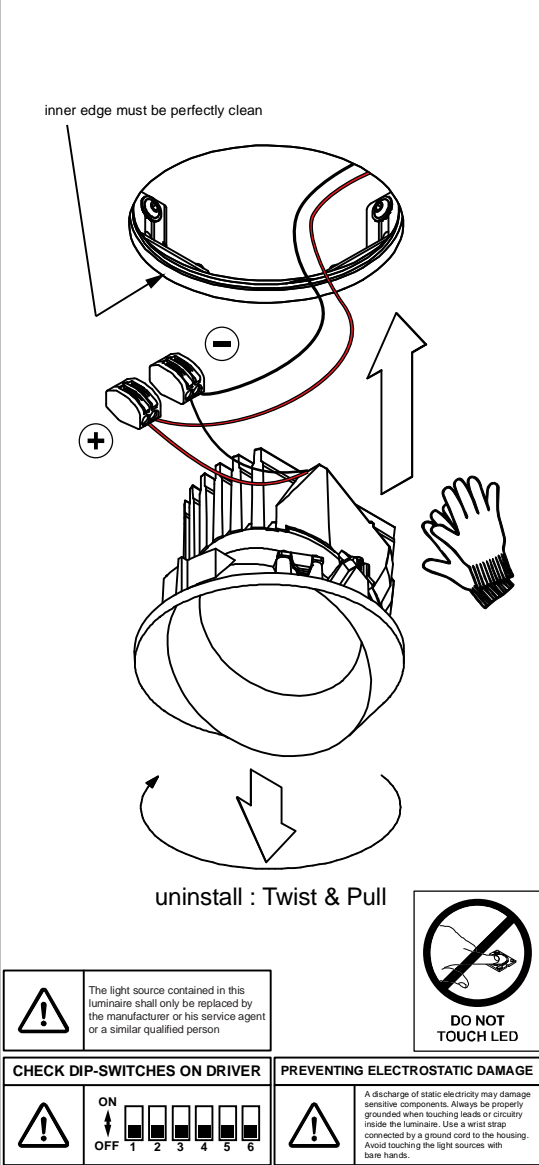

# ASY WINK 115 LED GE

130710XX 130711XX 130712XX 130713XX 130714XX 130715XX 130716XX 130717XX 130718XX 130719XX 130720XX 130721XX

	The light source contained in this luminaire shall only be replaced by the manufacturer or his service agent or a similar qualified person		DO NOT TOUCH LED
<b>CHECK DIP-SWITCHES ON DRIVER</b>		<b>PREVENTING ELECTROSTATIC DAMAGE</b>	
	ON OFF 1 2 3 4 5 6		A discharge of static electricity may damage sensitive components. Always be properly grounded when touching leads or circuitry inside the luminaire. Use a wrist strap connected by a ground cord to the housing. Avoid touching the light sources with bare hands.