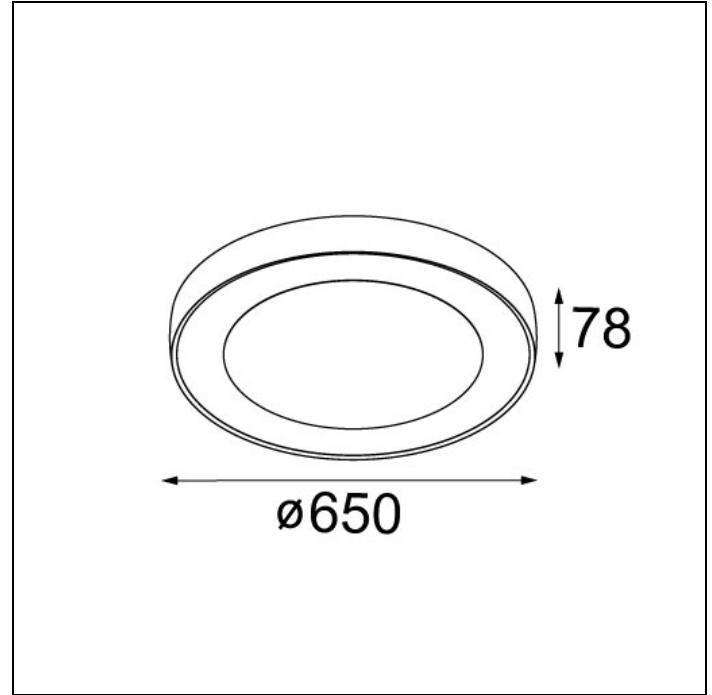

## FLAT MOON ECLIPS 650 CEILING DOWN LED DALI/PUSHDIM GI

Bring the breath-taking subtlety of a lunar eclipse indoors – in the form of our Flat moon eclips lighting fixture. This enchanting ring-shaped luminaire distributes soft yet functional light, and is designed for hospitality venues, public, retail and other large spaces. Flat moon eclips has a high, powerful lumen output, but less than the current Flat moon. As it illuminates without overwhelming, Flat moon eclips is even also suitable for residential spaces. Flat moon eclips can be mounted directly onto the ceiling and is available in diameters of 650mm and 950mm. Even more, it can be suspended using a straight suspension kit. Flat moon eclips recessed can be integrated fully into the ceiling.

### SPECIFICATIONS

Gear / Transfo	LED gear incl.
Weight	12.8kg
Min. distance	0.1 m
Power supply	230V
IP	IP20
Glow wire test	650°
Lifetime	L80 B20 @ 50.000 hrs
CRI	90
CIE flux code	47/78/95/100/42
Lumen	1841 Lm
Efficacy	43 Lm/W
UGR	19
Adjustability	Not Applicable

Available label  
<http://supemodular.com/assets/TYPE2.pdf>

	WARM WHITE 2700K / CRI 90+	WARM WHITE 3000K / CRI 90+	WARM WHITE 4000K / CRI 90+
black struc	13362332	<b>13362432</b>	13362532
white struc	13362309	13362409	13362509