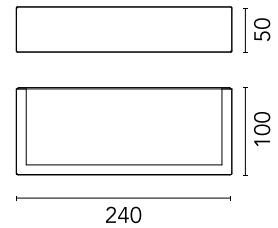

LED - Power LED - 12W - 489+651lm - 4000K - CRI> 80

LED light source included. Integrated 220-240V ON/OFF and 1-10V or DALI dimmable electrical power. Equipped with double cable gland for electrical connection.