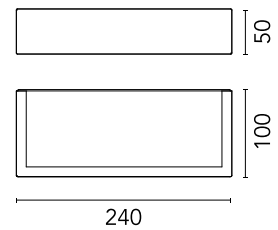

LED - Power LED - 12W - 489+651lm - 4000K - CRI> 80

LED light source included. Integrated 220-240V ON/OFF and 1-10V or DALI dimmable electrical power. Equipped with double cable gland for electrical connection.