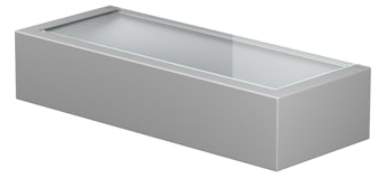

# FLOS

F015F34B006 Grey

## Mile Wall 2 Washer Down + Asymmetric Up Dimmable 1-10V NEW

Designed by Antonio Citterio

LED - Power LED - 12W - 471+627lm - 3000K - CRI> 80

LED light source included. Integrated 220-240V ON/OFF and 1-10V or DALI dimmable electrical power. Equipped with double cable gland for electrical connection.

### Main specifications

Mounting	Wall
Environments	Outdoor wet location
LED type	Power LED
Lamp category	LED
Number of heads	1
Power (W)	12
System flux (lm)	471+627

### Physical

Colour	Grey
Orientation	Fixed
Net weight (kg)	0.8
IP internal	65