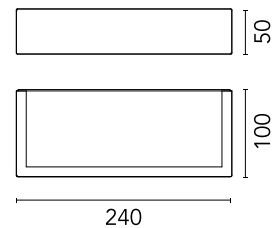

LED - Power LED - 12W - 471+627lm - 3000K - CRI> 80

LED light source included. Integrated 220-240V ON/OFF and 1-10V or DALI dimmable electrical power. Equipped with double cable gland for electrical connection.