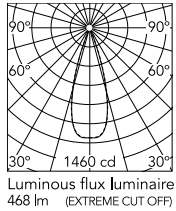

Physical

Colour	Black/White
Trim	Yes
Orientation	Fixed
Recessed depth (mm)	150
Length (mm)	77
Net weight (kg)	0.25
IP internal	20
IP external	55

Download

[Mounting instructions](#) PDF

Photometric Files

[LDT / IES](#) ZIP

Technical Drawings

[2D](#) ZIP

[3D](#) ZIP

[Bim](#) ZIP

Schematic light drawing

Beam Angle: 33°

h(m)	E(lx)	D(m)
1	1459	0.59
2	365	1.18
3	162	1.78
4	91	2.37
5	58	2.96

Photometric