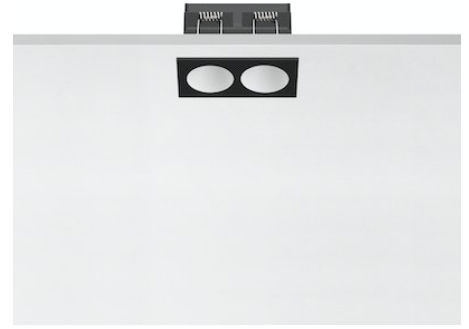

FLOS

03.9115.14A Black/White

Light Shadow Fixed Trim 2 Spots Optic Flood NEW

Designed by FLOS Architectural, 2022

Recessed integrated luminaire with 2 LED lighting spots. Remote power supply included (220-240V).

Are you a professional and your project needs consulting and support?

[BOOK AN APPOINTMENT](#)

Main specifications

Mounting	Ceiling recessed
Environments	Indoor dry location
LED type	Power LED
Lamp category	LED
Iicos	No
Number of heads	1
Power (W)	7
Source flux (lm)	570
System flux (lm)	468

Physical

Colour	Black/White
Trim	Yes
Orientation	Fixed
Recessed depth (mm)	150
Length (mm)	77
Net weight (kg)	0.25
IP internal	20
IP external	55

Download

[Mounting instructions](#) PDF

Photometric Files

[LDT / IES](#) ZIP