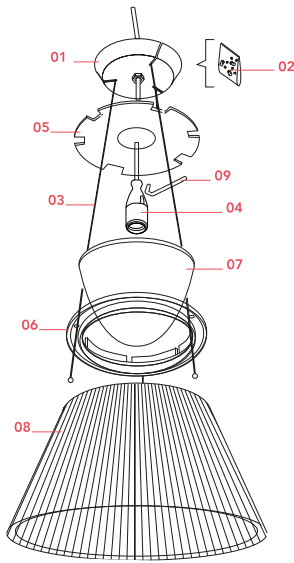

Physical

Colour	Glass
Length (mm)	500
Cord length (mm)	2700
Canopy dimension (mm)	36
Canopy width (mm)	172
Net weight (kg)	7.6
Package height (mm)	370
Package width (mm)	610
Package length (mm)	610
Package volume (m3)	0.14
IP internal	20
IP external	20

- | | | |
|-----|---|-----------|
| 01. | Ceiling attachment assembly | RF81836 |
| 02. | Kit with brass wire clamps and screws | RF6110800 |
| 03. | Steel cable packed 3 pieces mt. 3 | RF29875 |
| 04. | Lamp holder assembly | RF85863 |
| 05. | Anti-dust screen | RF05985 |
| 06. | Safety ring assembly | RF6110700 |
| 07. | Acid-etched diffuser | RF03171 |
| 08. | Romeo Moon Suspension/Table 2 & Floor lampshade | RF6110300 |
| 09. | Lamp holder support | RF02783 |