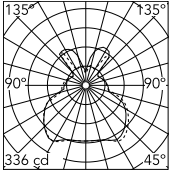

Schematic light drawing

Luminous flux luminaire
2400 lm

Photometric

Lighting type	Total
Light distribution	Symmetric

Electrical

Insulation class	I
Frequency (Hz)	50/60
Main voltage (Vac)	220-250
LED voltage Vf (Vdc)	null
Dimmable	Yes
Dimming interface	Remote Dimmable (Dimmer Not Included)
Batteries inside	No