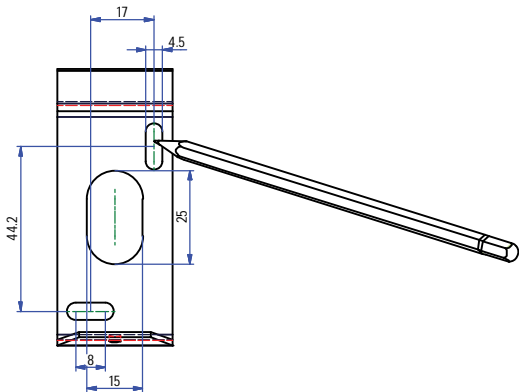

# NudeWall IP 2xLED 3KF

109231XX

 Replace protective shields when broken  
The luminaire shall only be used complete with its protective shields (reference number 1009285)

 The light source contained in this luminaire shall only be replaced by the manufacturer or his service agent or a similar qualified person