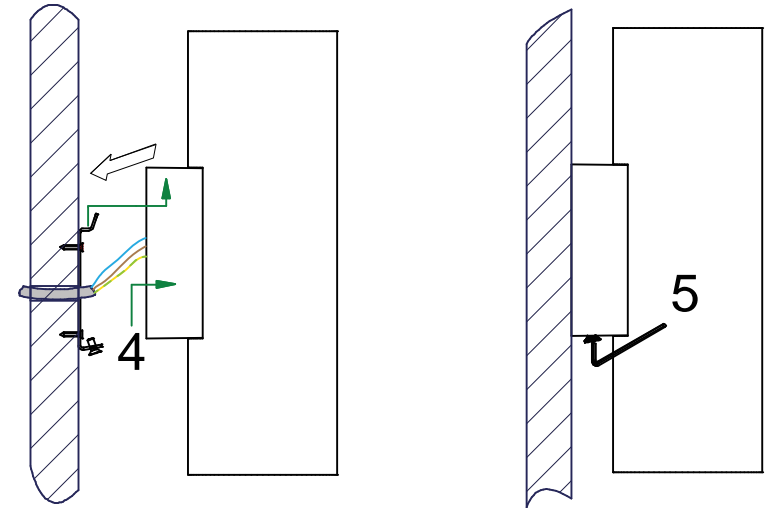

# NudeWall IP 2xLED 3KF

109231XX

 Replace protective shields when broken  
The luminaire shall only be used complete with its protective shields (reference number 1009285)

 The light source contained in this luminaire shall only be replaced by the manufacturer or his service agent or a similar qualified person