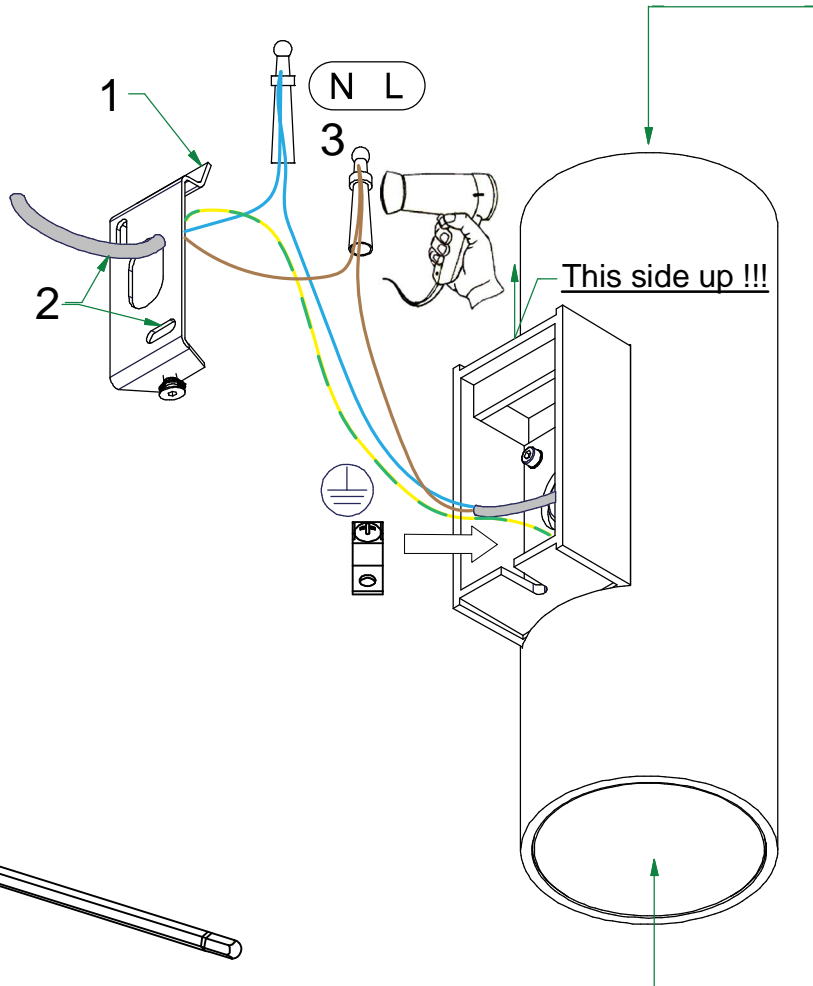

# NudeWall IP 2xLED 3KF

109231XX

 Replace protective shields when broken  
The luminaire shall only be used complete with its protective shields (reference number 1009285)

 The light source contained in this luminaire shall only be replaced by the manufacturer or his service agent or a similar qualified person