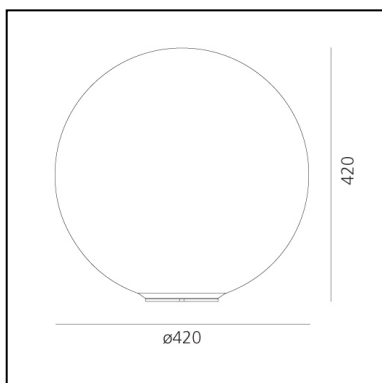

Dioscuri table 42

Michele De Lucchi

IP20   EAC  

LUMINAIRE

- Watt: **21W**
- Voltage: **220V-240V**
- Delivered lumen output: **2186lm**
- Efficiency: **89%**
- Efficacy: **104.07lm/W**
- CRI: **80**
- Dimmer Typology: **Microswitch Dimmer**

DESCRIPTION

The simple geometric shape of the spherical diffuser makes this an iconic product and ensures uniform diffusion of light through the acid-etched blown glass.

FEATURES

- Product Code: **0254010A**
- Colour: **White**
- Installation: **Table**
- Material: **Technopolymer lamp body, blown frosted glass diffuser with acid-etching treatment.**
- Series: **Design Collection**
- Environment: **Indoor**
- Area contract: **Residential**
- Emission: **Diffused**
- design by: **Michele De Lucchi**

DIMENSIONS

- Height: **420 mm**
- Diameter: **420 mm**
- Glow Wire Test: **850°**

SOURCES NOT INCLUDED

- Category: **LED RETROFIT**
- Number: **1**
- Socket: **E27**