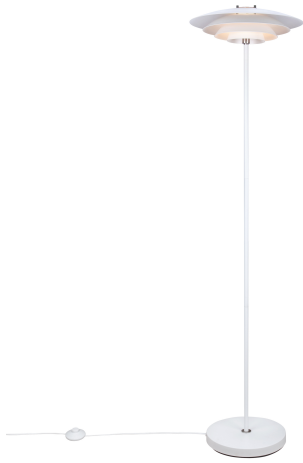

BRETAGNE | FLOOR LAMP | WHITE

2213494001

nordlux®

Voltage (V): 220-240 Volt
IP degree: IP20
Maximum bulb wattage (W): 25W
Class (Class 1, Class 2, Class 3):
Class 2 (Double isolated)
Bulb base: G9
Switch placement: On the cable
Parallel connection: False

Primary material: Metal
Secondary material: Metal
Color of the cable: White
Length of the cable (cm): 150
Surface material of the cable:
Plastic
Is the cable replaceable: False
Color: White

Height (cm): 150
Width (cm): 38
Tube Diameter (cm): 1.6
Shade Diameter (cm): 38
Outdoor base dimension (cm): 28
Length (cm): 38

- Scandinavian clean and soft lines
- Multiple layered shades create a soft, diffused light
- White coloured inside for optimal light
- On/off floor switch

The Bretagne family is the epitome of Scandinavian clean and soft lines. The classic design with multiple layered shades ensure a soft, glare-free light that creates the perfect, cosy ambience.