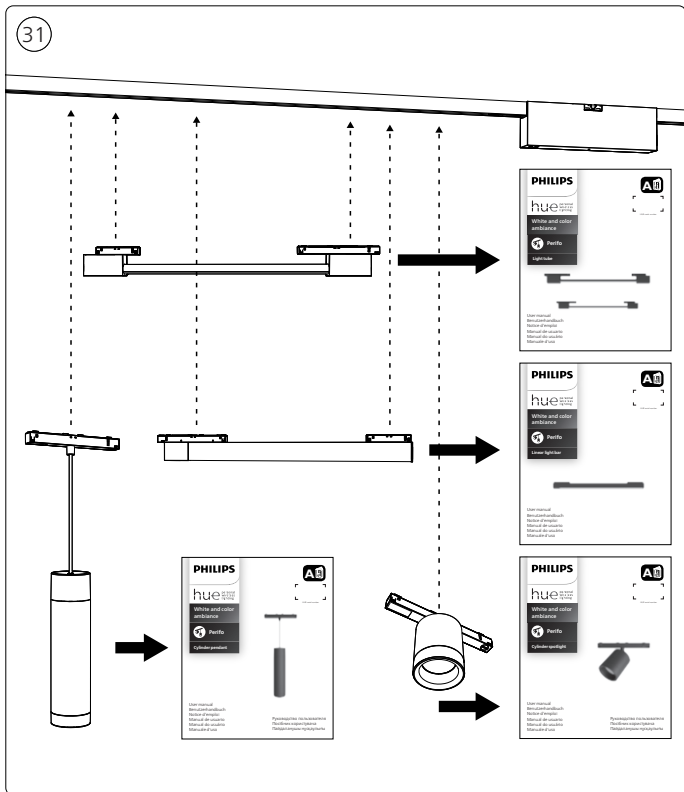

Power supply | Ceiling 2-point

Power supply | Ceiling 1-point

Bracket | with ceiling box cover

Connector | Corner external

Connector | Corner internal

Connector | Straight

Rail

Rail cover

22

23

24

27

31

Signify  
I.B.R.S. / C.C.R.I. Numéro 10461  
5600 VB Eindhoven,  
the Netherlands  
☎00800-74454775

© 2022 Signify Holding  
All rights reserved

[www.philips-hue.com](http://www.philips-hue.com)