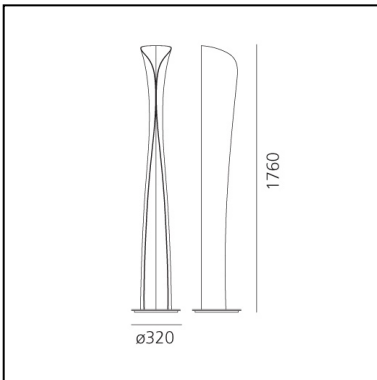

Cadmo Floor - LED - White/White 3000K

Karim Rashid

IP20   

LUMINAIRE

- Watt: **44W**
- Voltage: **220V-240V**
- Delivered lumen output: **4003lm**
- CCT: **3000K**
- Efficiency: **90%**
- Efficacy: **90.98lm/W**
- CRI: **90**

Notes

Lamp included. With touch dimmer.

DESCRIPTION

Floor and wall lamp. A steel panel screens and releases a soft indirect light upwards together with a diffused light along the vertical aperture of the lamp. Painted steel body lamp, with cover-base in painted inox-steel. With light intensity regulator.

FEATURES

- Product Code: **1361020A**
- Colour: **White / White**
- Installation: **Floor**
- Material: **Steel**
- Series: **Design Collection**
- Environment: **Indoor**
- Area contract: **Hospitality, Residential**
- Emission: **Indirect And Diffused**
- design by: **Karim Rashid**

DIMENSIONS

- Height: **1740 mm**
- Diameter: **320 mm**

SOURCES INCLUDED

- Category: **Led**
- Number: **1**
- Watt: **44W**
- Delivered lumen output: **4042lm**
- Color temperature (K): **3000K**
- CRI: **90**
- Color Tolerance: **MacAdam 3SDCM**