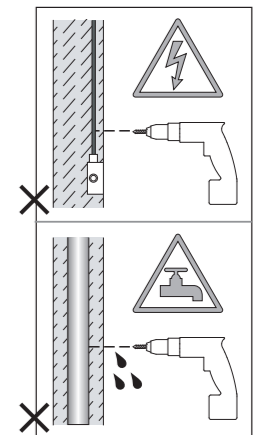

IT Tutti i prodotti che includono ballast elettronici / driver non devono essere installati sugli stessi circuiti elettrici come anche prodotti con carichi induttivi quali lampadari a fluorescenza magnetica, motori o ventilatori. I carichi induttivi possono generare scariche eccessive che possono danneggiare i ballast.

DE Produkte mit elektronischen Vorschaltgeräten / Treibern dürfen nicht im selben Stromkreislauf installiert werden wie Verbraucher mit induktiven Lasten, z.B. magnetische Leuchtstofflampen, Motoren oder Ventilatoren. Induktive Lasten können übermäßige Spannungsspitzen erzeugen, die elektronische Vorschaltgeräte beschädigen könnten.

GB
PLEASE READ THE INSTRUCTIONS CAREFULLY
BEFORE COMMENCING ASSEMBLY

Live: Normally Brown / Red
Neutral: Normally Blue / Black
Earth: Normally Green / Yellow

FR
LIRE ATTENTIVEMENT LES INSTRUCTIONS
AVANT DE COMMENCER LE MONTAGE

Phase: Normalement Brun / Rouge
Neutre: Normalement Bleu / Noir
Terre: Normalement Vert / Jaune

IT
LEGGERE ATTENTAMENTE LE ISTRUZIONI
PRIMA DI COMINCIARE L'ASSEMBLAGGIO

Cavo positivo: normalmente marrone o rosso
Cavo neutro: normalmente blu o nero
Cavo terra: normalmente verde o giallo

DE
LESEN SIE BITTE DIE ANWEISUNGEN
SORGFÄLTIG DURCH, BEVOR SIE MIT DEM
ZUSAMMENBAUEN BEGINNEN

Phase: Normalerweise Braun / Rot
Nulleiter: Normalerweise Blau / Schwarz
Erde: Normalerweise Grün / Gelb