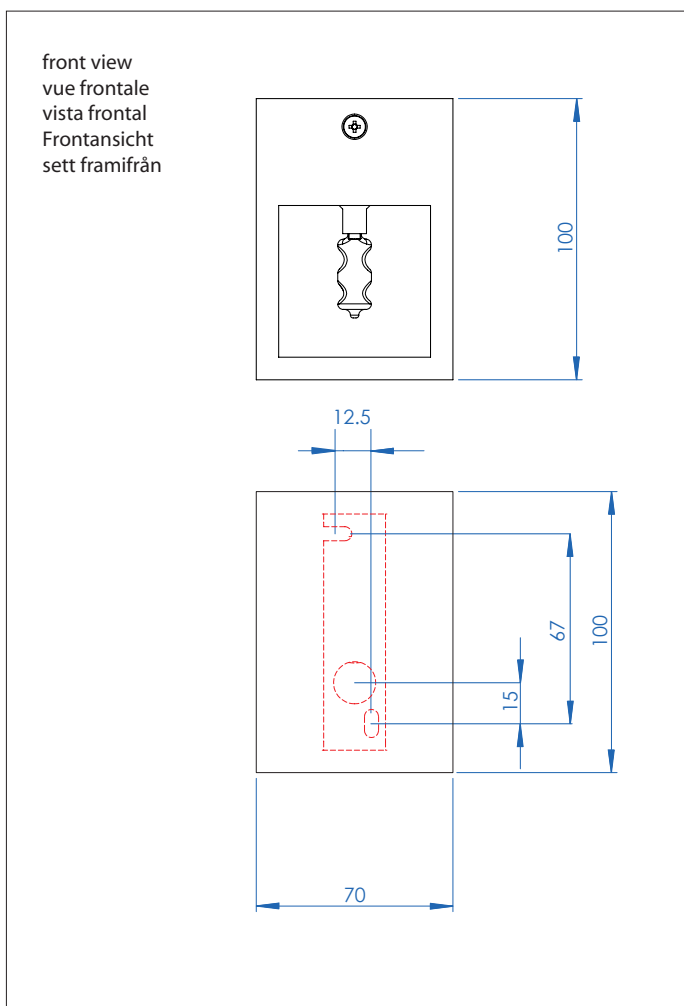

1x40w G9		incl.
----------	--	-------

Zones	3
-------	----------

Astro Lighting Ltd.
G2 River Way, Harlow
CM20 2DP, Great Britain

T: +44 (0) 1279 427001
F: +44 (0) 1279 427002
sales@astrolighting.co.uk
www.astrolighting.co.uk