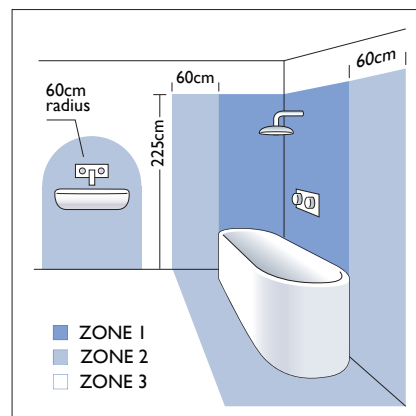

1x40w G9		incl.
----------	--	-------

Zones	3
-------	----------

Astro Lighting Ltd.
G2 River Way, Harlow
CM20 2DP, Great Britain

T: +44 (0) 1279 427001
F: +44 (0) 1279 427002
sales@astrolighting.co.uk
www.astrolighting.co.uk