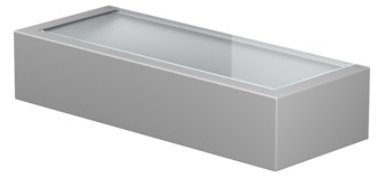

# FLOS

F015E43B006 Grey

## Mile Wall 2 Washer Up & Down Dimmable 1-10V

NEW

Designed by Antonio Citterio

LED - Power LED - 10.5W - 2x489lm - 4000K - CRI> 80

LED light source included. Integrated 220-240V ON/OFF and 1-10V or DALI dimmable electrical power. Equipped with double cable gland for electrical connection.

### Main specifications

Mounting	Wall
Environments	Outdoor wet location
LED type	Power LED
Lamp category	LED
Number of heads	1
Power (W)	10.5
System flux (lm)	2x489

### Physical

Colour	Grey
Orientation	Fixed
Net weight (kg)	0.8
IP internal	65