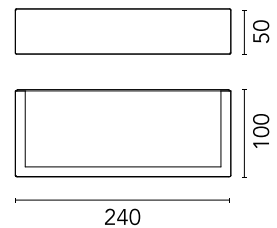

## Mile Wall 2 Washer Up & Down Dimmable 1-10V

NEW

Designed by Antonio Citterio

LED - Power LED - 10.5W - 2x489lm - 4000K - CRI> 80

LED light source included. Integrated 220-240V ON/OFF and 1-10V or DALI dimmable electrical power. Equipped with double cable gland for electrical connection.

### Main specifications

Mounting	Wall
Environments	Outdoor wet location
LED type	Power LED
Lamp category	LED
Number of heads	1
Power (W)	10.5
System flux (lm)	2x489

### Physical

Colour	Grey
Orientation	Fixed
Net weight (kg)	0.8
IP internal	65

## Schematic light drawing

Beam Angle: 52°

h(m)	E(lx)	D(m)
1	132	3.53
2	33	7.06
3	15	10.59
4	8	14.13
5	5	17.66

Luminous flux Luminaire  
977 lm