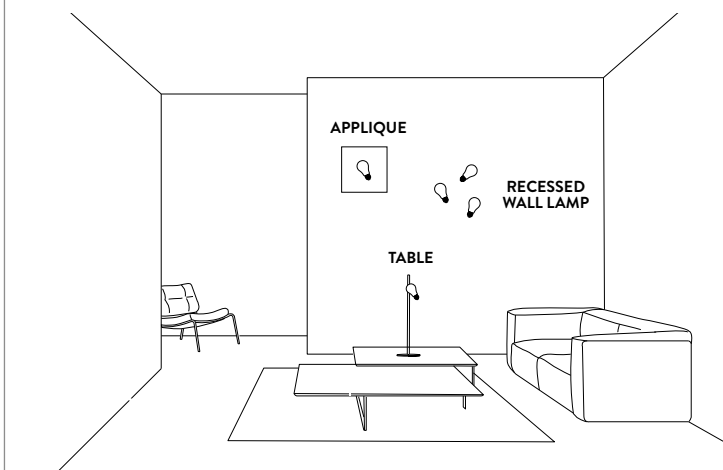

PRODUCT / PRODOTTO	DIMENSIONS / MISURE	COLOUR / COLORE	CODE / CODICE
<b>APPLIQUE</b> <b>Bulbs:</b>  1X 5W G9 LED - 500 Lumen <b>Dimmable with:</b> Dimmable bulb <b>Made of:</b> Stainless Steel or White Coated Steel and Technopolymer <b>With:</b> Bulb included <b>Weight:</b> net 1,3Kg - gross 1,7 Kg <b>Package:</b> 38 x 36 x h. 15 cm		<input type="checkbox"/> WHITE	IDEWM00WHT00000000EU
		<input checked="" type="checkbox"/> MIRROR	IDEWM00MRR00000000EU
<b>RECESSED WALL LAMP</b> <b>Bulbs:</b>  1X 5W G9 LED - 500 Lumen <b>Dimmable with:</b> Dimmable bulb <b>Made of:</b> Plaster / Technopolymer <b>With:</b> Bulb included <b>Weight:</b> net 0,5 Kg - gross 1 Kg <b>Package:</b> 26 x 28 x h. 16 cm		<input type="checkbox"/> WHITE	IDEW000WHT0000RD000EU
		<input checked="" type="checkbox"/> BRASS	IDETM00BRS00000000EU
<b>TABLE</b> <b>Bulbs:</b>  1X 5W G9 LED - 500 Lumen <b>Made of:</b> Brushed Brass / Technopolymer <b>With:</b> Bulb included <b>Weight:</b> net 1 Kg - gross 1,5 Kg <b>Package:</b> 19 x 18 x h. 50 cm		<input checked="" type="checkbox"/> BRASS	IDETM00BRS00000000EU
		<input type="checkbox"/> WHITE	
<b>BULB DIMENSIONS:</b> The included bulb is dimmable			

## FINISHES

WHITE

MIRROR

BRASS

PRODUCT	DIMENSION	COLOUR	CODE
<b>APPLIQUE</b> <b>Bulbs:</b>  1 X 3.5W G9 LED <b>Dimmable with:</b> Dimmable bulb <b>Made of:</b> Stainless Steel or White Steel and Technopolymer <b>Weight:</b> net 2,9 - gross 3,7 lb <b>Package:</b> 15 x 14,2 x h 5,9 in		<input type="checkbox"/> WHITE	IDEWM00WHT00000000US
		<input checked="" type="checkbox"/> MIRROR	IDEWM00MRR00000000US
<b>TABLE</b> <b>Bulbs:</b>  1 X 3.5W G9 LED <b>Made of:</b> Brushed Brass / Technopolymer <b>Weight:</b> net 2,2 - gross 3,3 lb <b>Package:</b> 7,5 x 7,1 x h 19,7 in		<input checked="" type="checkbox"/> BRASS	IDETM00BRS00000000US
<b>BULB DIMENSIONS:</b> The included bulb is dimmable			