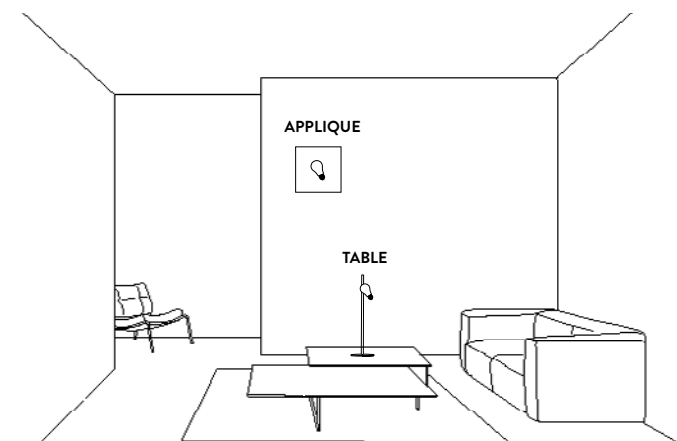

PRODUCT	DIMENSION	COLOUR	CODE
APPLIQUE Bulbs: 1 X 3.5W G9 LED Dimmable with: Dimmable bulb Made of: Stainless Steel or White Steel and Technopolymer Weight: net 2,9 - gross 3,7 lb Package: 15 x 14,2 x h 5,9 in		☐ WHITE	IDEWM00WHT00000000US
		☒ MIRROR	IDEWM00MRR00000000US
TABLE Bulbs: 1 X 3.5W G9 LED Made of: Brushed Brass / Technopolymer Weight: net 2,2 - gross 3,3 lb Package: 7,5 x 7,1 x h 19,7 in		☒ BRASS	IDETM00BRS00000000US
BULB DIMENSIONS: The included bulb is dimmable			

IDEA ENTIRE COLLECTION

FINISHES