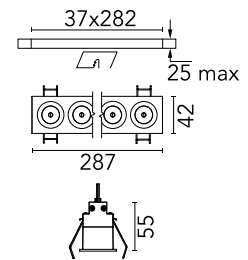

Recessed integrated luminaire with 8 LED lighting spots. Remote power supply included (220-240V).

Are you a professional and your project needs consulting and support?

[BOOK AN APPOINTMENT](#)