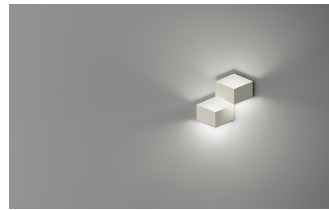

FOLD

Design by Arik Levy.

VIBIA
LIGHT IS CREATION

Reference

4201.

Application

Wall Lamps

Installation type

Surface

Description

FOLD illusionary cubism expressed as illuminated accent lighting. Its distinctive chevron shape projects geometric shadows across the wall. Designed by Arik Levy. Surface mounted. Available in a red, green, beige and dark chocolate matte lacquer.

Diffuser

Aluminium diffuser

Materials

Body: Aluminum

Shade: Aluminum

Finish

4201-06 Matt red lacquer (Pantone 704M)

4201-07 Matt green lacquer (Pantone 385)

4201-14 Matt dark-brown lacquer (RAL 8019)

4201-58 Off-white matt lacquer (D2-1109005 Matt beige)

Sketch

Electrical characteristics

4 x LED2,1W 700mA

Total 9.2 W

A++

Led 2700K CRI >80 797 lm 95 lm/W

Fixture: 3339 lm 40 lm/W

Driver included: CC - Constant Current 700 mA 100-240V 50/60Hz

Electronic dimming NO DIM

Physical characteristics

1 Box / 0.20 x 0.41 x 0.41 m. / Vol. 0.0336 m³ /

Gross weight 2.6 kg. / Net weight 2.3 kg.

Installation and assembly

Please, see the installation manual

Light distribution

General lighting

Lamp for general lighting that equally distributes the light in all directions.

Photometric data

Certificates