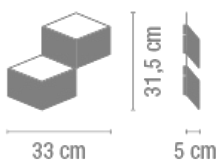

FOLD

Design by Arik Levy.

VIBIA
LIGHT IS CREATION

Reference

4201.

Application

Wall Lamps

Installation type

Surface

Description

FOLD illusionary cubism expressed as illuminated accent lighting. Its distinctive chevron shape projects geometric shadows across the wall. Designed by Arik Levy. Surface mounted. Available in a red, green, beige and dark chocolate matte lacquer.

Diffuser

Aluminium diffuser

Materials

Body: Aluminum

Shade: Aluminum

Finish

4201-06 Matt red lacquer (Pantone 704M)

4201-07 Matt green lacquer (Pantone 385)

4201-14 Matt dark-brown lacquer (RAL 8019)

4201-58 Off-white matt lacquer (D2-1109005 Matt beige)

Sketch

Electrical characteristics

4 x LED2,1W 700mA

Total 9.2 W

A++