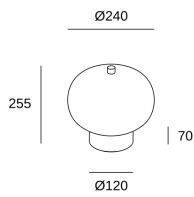

**Ilargi Ø230**

Iratzoki-Lizaso

**10-6010-92-F9**

Table lamp Ilargi Ø230 LED 8.5W LED warm-white 2700K TOUCH DIMMING Madera Oscura 716lm

**TECHNICAL FEATURES**

IP20

Luminaire total power : 10.5W

Real lumens : 716

Nominal lumens : 760

Real lm/W : 68

Correlated Colour Temperature (CCT) : LED warm-white 2700K

UGR : &lt;=19

Structure material : Wood

Structure finish : Madera Oscura

Diffuser material : Glass

Diffuser finish : Opal

CRI: 80

MacAdam steps: 3

Photobiological risk: RG2

UGR

UGR crosswise: 16.2

UGR lengthwise: 16.2

Lampholder	Quantity	Light source power (W)
LED	1	8.5W

**LOGISTICS**